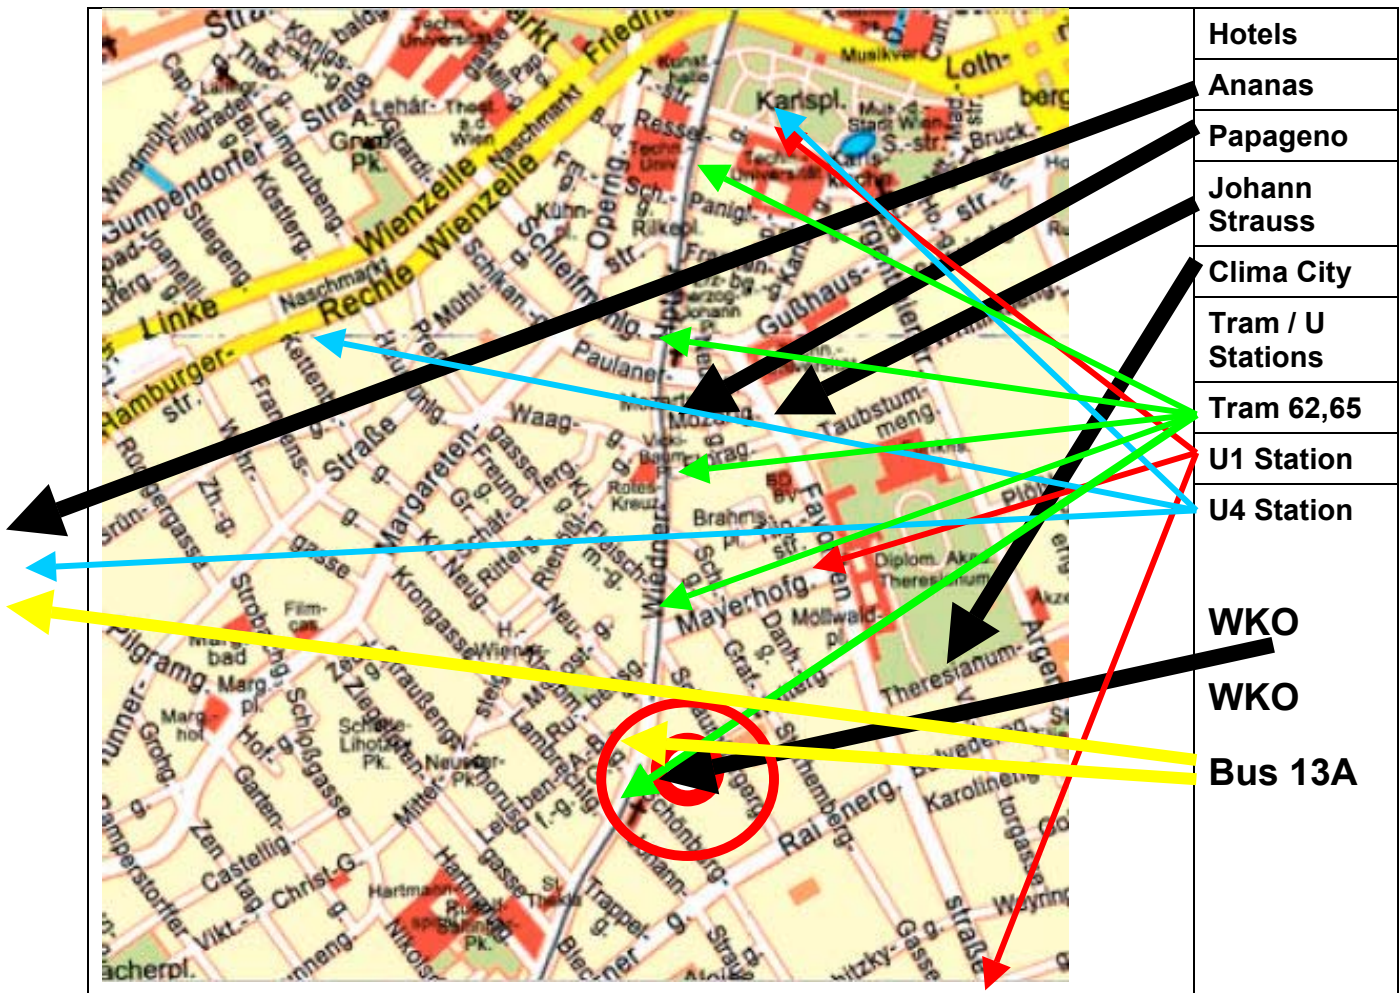

Participant Orientation

How to get to the Conference Venue, Austrian Fereal Economic Chamber, WKO

The WKO is located on Wiedner Hauptstrasse 63 in Wieden, Vienna's District No 4. You can reach it by tram, bus, underground and taxi. From most of the conference hotels it is a leisurely walk of 10 - 15 minutes. Please inquire at the hotel reception about directions. The map below provides an overview of the area:

From hotels Ananas and Academia, take bus 13A. From Hotel Papageno, take tram 62 or 65. From other hotels, inquire at the reception or take a taxi. Going through Karlsplatz or Oper and then taking tram 62 or 65 is always a safe bet.